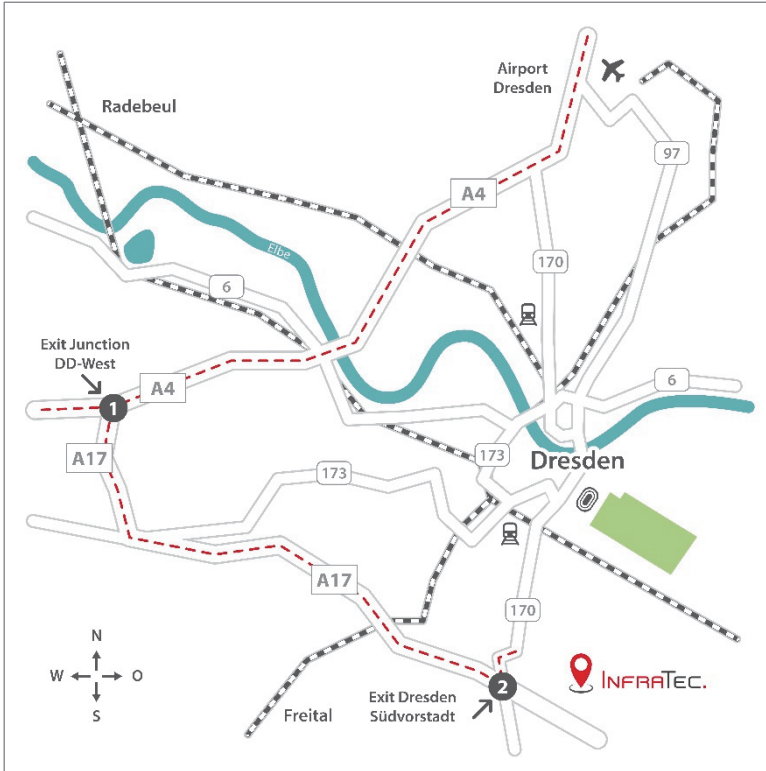

How to Find InfraTec

By Car and by Public Transport

By Car

1. Take the exit **Junction Dresden-West (A17)** towards **Prag/Pirna**. Exit A17 from **Dresden-Südvorstadt** and carry on the **B170** in direction of the city.

2. Carry on the B170 approx. on 1 km heading north, turn left on the crossroads with traffic lights, then follow the sign **Ortsteil Kaitz**.

3. After having past by car dealership, turn right after 400m and carry on **Possendorfer Straße**. (pay attention to keep right of way)

4. Carry on main road 1.3 km (which is named then **Boderitzer Straße**) until another main road comes from left. Carry on Boderitzer Straße on this main road.

5. After approx. 900m, exit right from Boderitzer Straße and carry on **Gostritzer Straße**. The **TechnologieZentrumDresden** is to be found on the left after 200 m (pay attention to keep right of way).

By Public Transport

At central train station catch public **bus no. 66** direction **Mockritz** (Attention: not direction "Freital") until stop **Münzteichweg** or **Wilhelm-Busch-Str.**