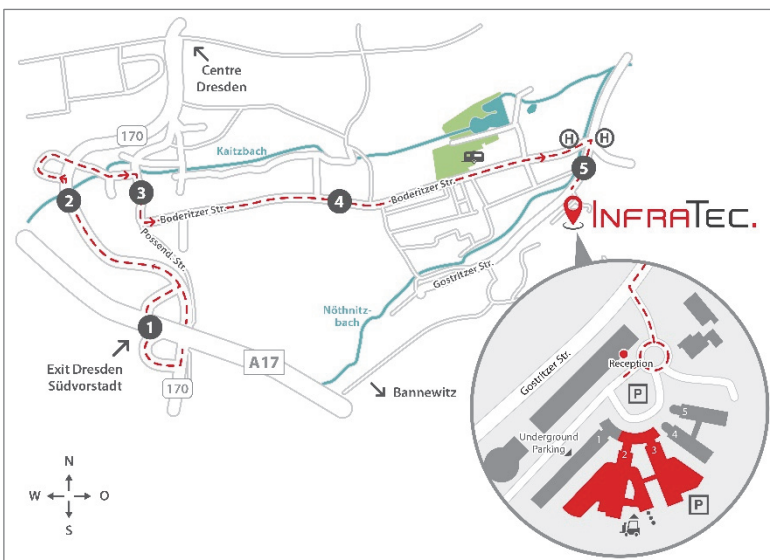

How to Find InfraTec

By Car and by Public Transport

By Car

1. Take the exit **Junction Dresden-West (A17)** towards **Prag/Pirna**. Exit A17 from **Dresden-Südvorstadt** and carry on the **B170** in direction of the city.

2. Carry on the B170 approx. on 1 km heading north, turn left on the crossroads with traffic lights, then follow the sign **Ortsteil Kaitz**.

3. After having past by car dealership, turn right after 400m and carry on **Possendorfer Straße**. (pay attention to keep right of way)

4. Carry on main road 1.3 km (which is named then **Boderitzer Straße**) until another main road comes from left. Carry on Boderitzer Straße on this main road.

5. After approx. 900m, exit right from Boderitzer Straße and carry on **Gostritzer Straße**. The **TechnologieZentrumDresden** is to be found on the left after 200 m (pay attention to keep right of way).

By Public Transport

At central train station catch public **bus no. 66** direction **Mockritz** (Attention: not direction "Freital") until stop **Münzteichweg** or **Wilhelm-Busch-Str.**