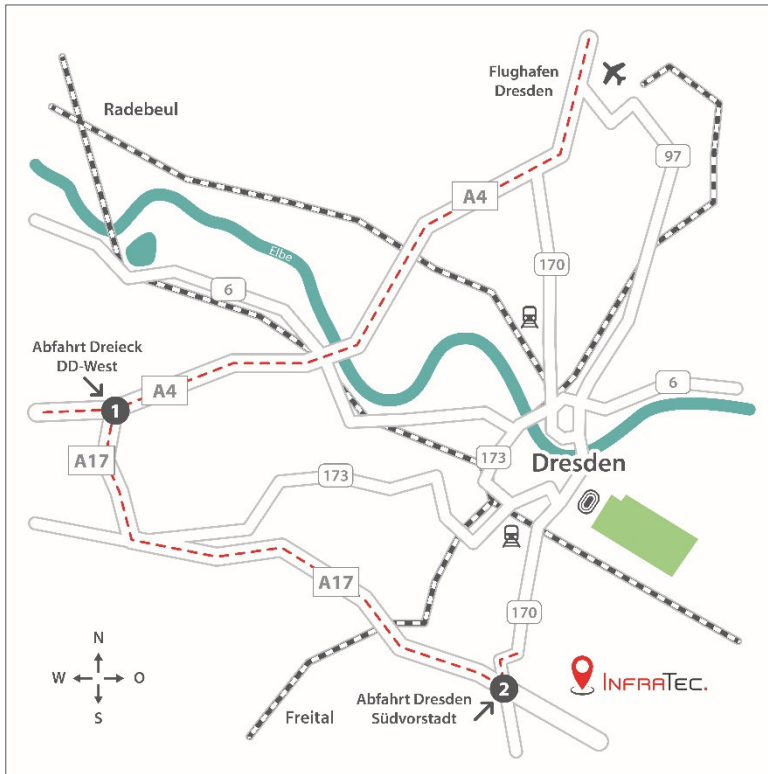

### By Car

**1.** Take the exit **Junction Dresden-West (A17)** towards **Prag/Pirna**. Exit A17 from **Dresden-Südvorstadt** and carry on the **B170** in direction of the city.

**2.** Carry on the B170 approx. on 1 km heading north, turn left on the crossroads with traffic lights, then follow the sign **Ortsteil Kaitz**.

**3.** After having past by car dealership, turn right after 400m and carry on **Possendorfer Straße**. (pay attention to keep right of way)

**4.** Carry on main road 1.3 km (which is named then **Boderitzer Straße**) until another main road comes from left. Carry on Boderitzer Straße on this main road.

**5.** After approx. 900m, exit right from Boderitzer Straße and carry on **Gostritzer Straße**. The **TechnologieZentrumDresden** is to be found on the left after 200 m (pay attention to keep right of way).

### By Public Transport

At central train station catch public **bus no. 66** direction **Mockritz** (Attention: not direction "Freital") until stop **Münzteichweg** or **Wilhelm-Busch-Str.**