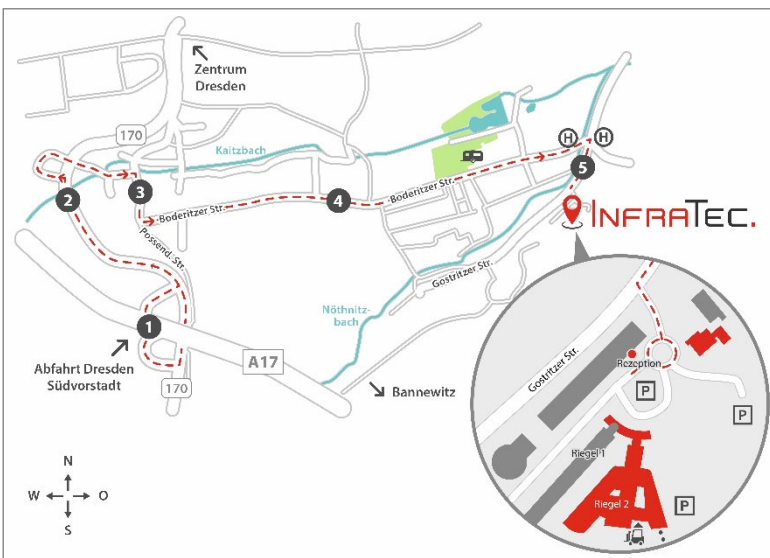

### By Car

**1.** Take the exit **Junction Dresden-West (A17)** towards **Prag/Pirna**. Exit A17 from **Dresden-Südvorstadt** and carry on the **B170** in direction of the city.

**2.** Carry on the B170 approx. on 1 km heading north, turn left on the crossroads with traffic lights, then follow the sign **Ortsteil Kaitz**.

**3.** After having past by car dealership, turn right after 400m and carry on **Possendorfer Straße**. (pay attention to keep right of way)

**4.** Carry on main road 1.3 km (which is named then **Boderitzer Straße**) until another main road comes from left. Carry on Boderitzer Straße on this main road.

**5.** After approx. 900m, exit right from Boderitzer Straße and carry on **Gostritzer Straße**. The **TechnologieZentrumDresden** is to be found on the left after 200 m (pay attention to keep right of way).

### By Public Transport

At central train station catch public **bus no. 66** direction **Mockritz** (Attention: not direction "Freital") until stop **Münzteichweg** or **Wilhelm-Busch-Str.**